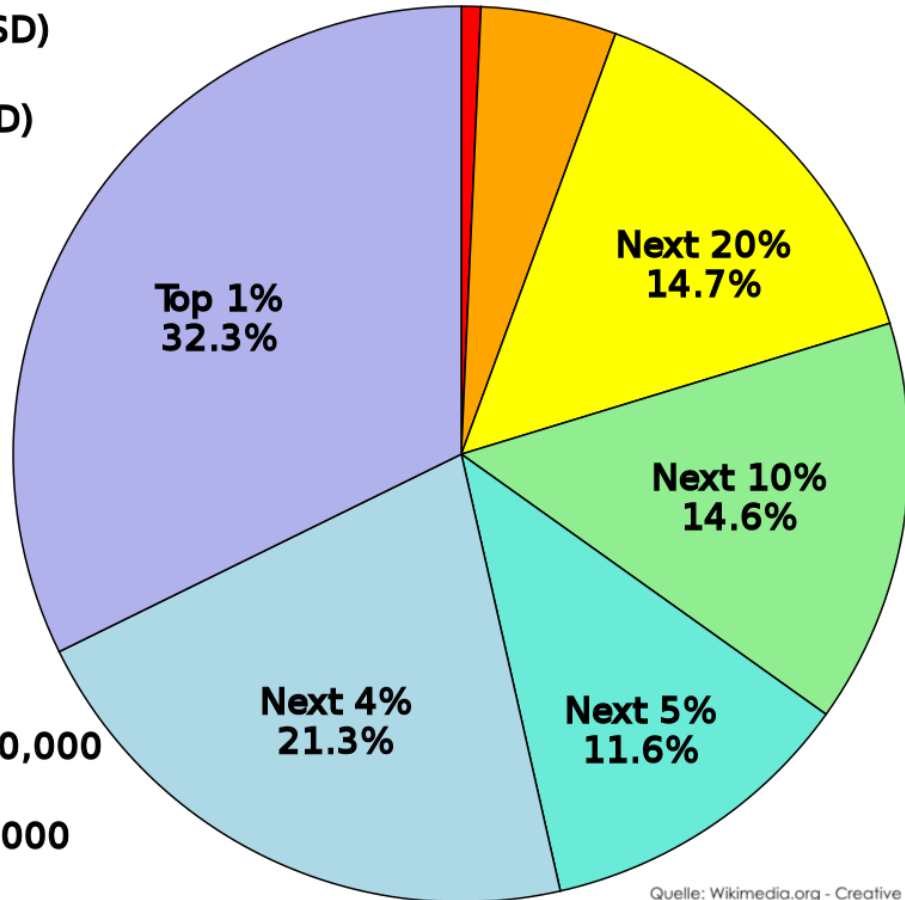

Distribution of Wealth in Germany (2017)

Adult population (thousands)
67,244

Average wealth (USD)
203,946

Median wealth (USD)
47,091

Gini %
79.1

Bottom 40% 0.7%
Middle 20% 4.9%

Percent over \$1,000,000
2.9

Percent under \$10,000
29.5